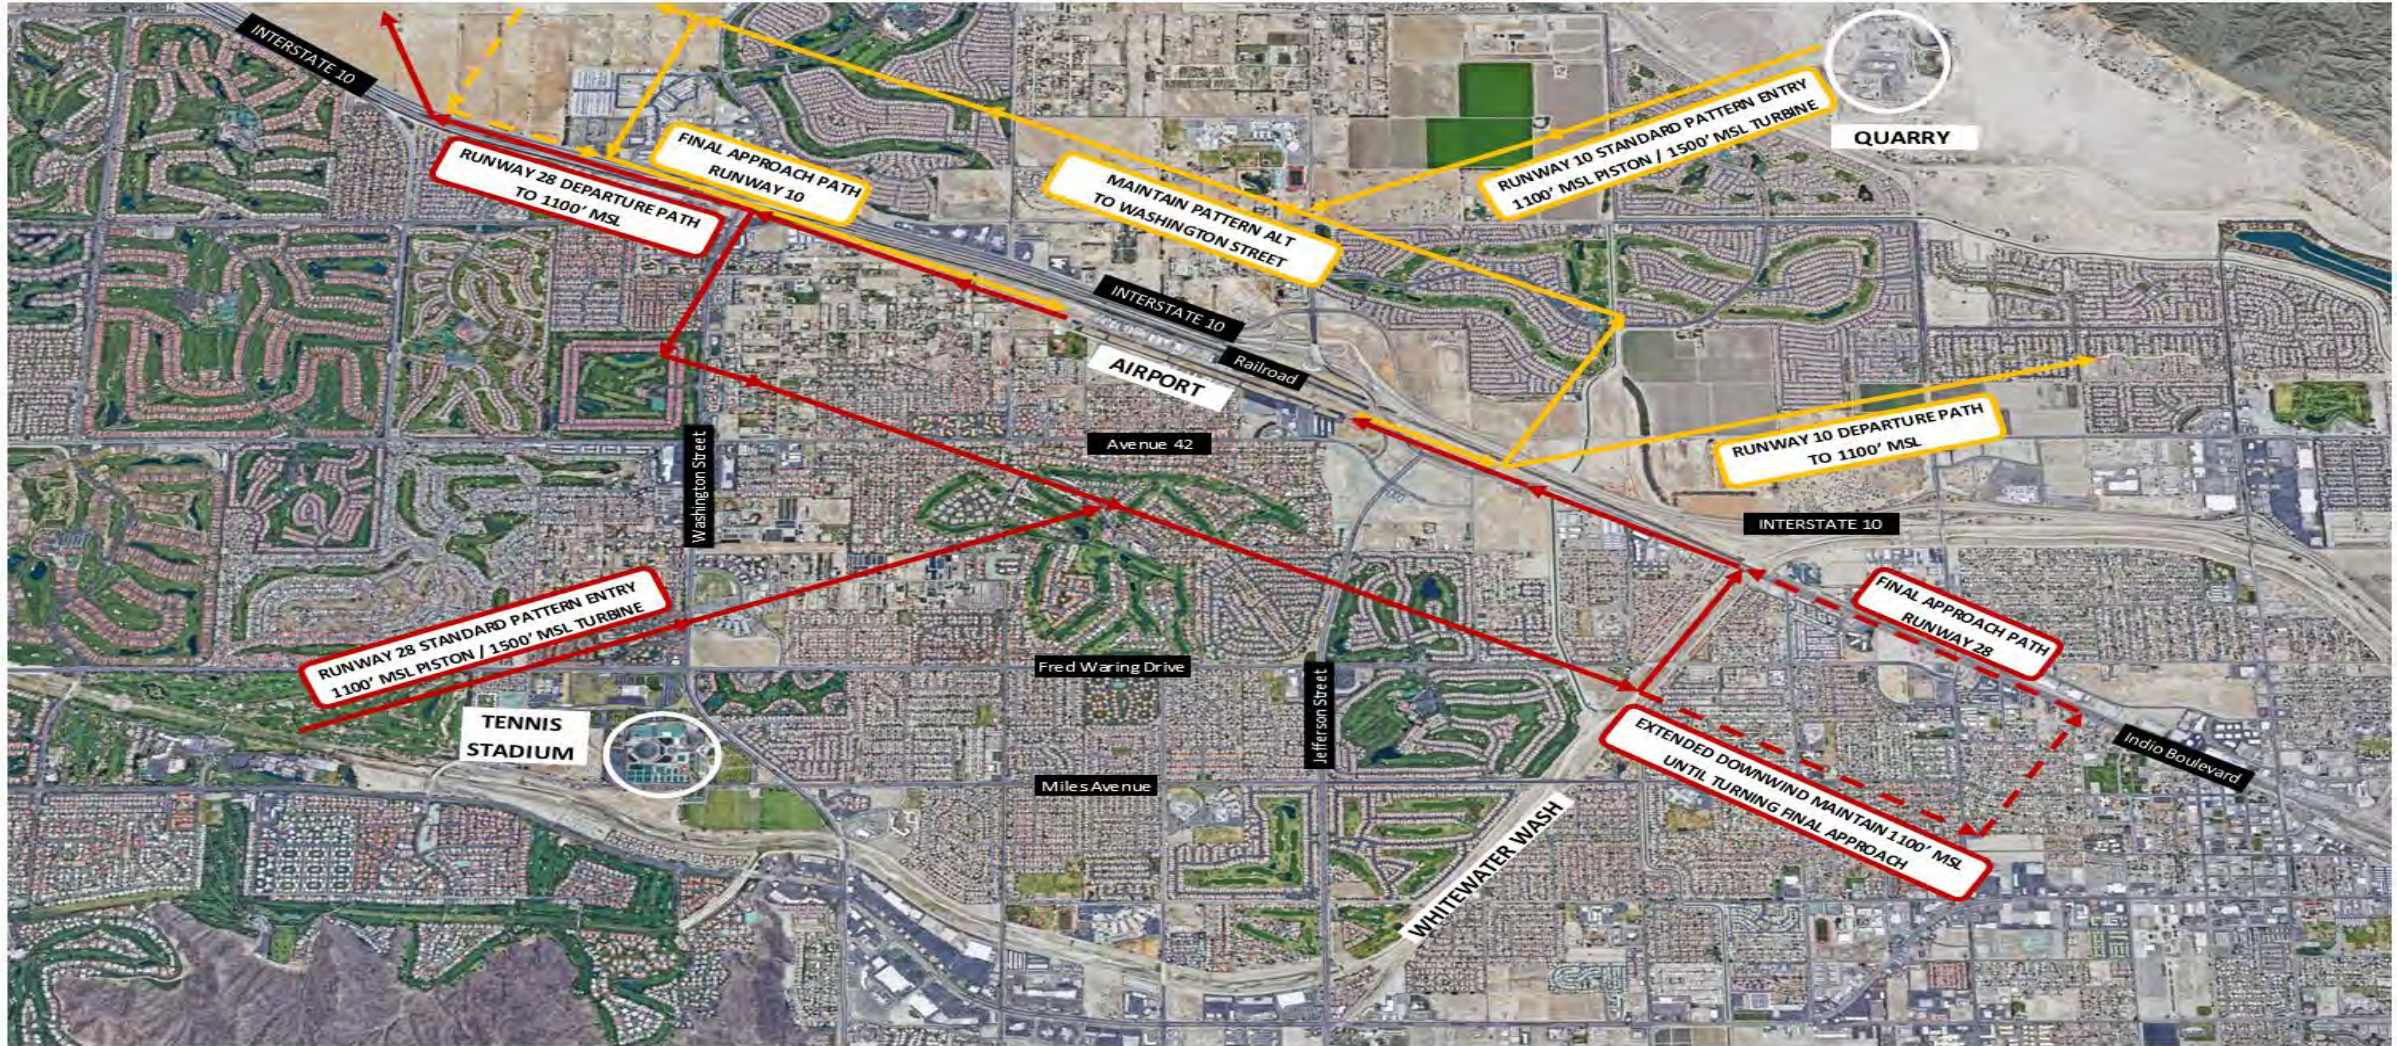

Bermuda Dunes Airport

- KUDD is on the Los Angeles Sectional
- Non-towered
- 5002' Runway
- 73 ft. Elevation
- 2 RNAV (GPS) Approaches
- 1 VOR-C Approach

BERMUDA DUNES AIRPORT (KUDD)

BERMUDA DUNES, CA

AERIAL REFERENCE

**Banner
Tow
Staging**

**Helicopter
Area**

**West Ramp
Parking**

**Public &
Gated Parking
Hangar**

**Lobby &
Maintenance**

East Tie Down Parking

**T-Hangar
Complex**

Bermuda Dunes Airport VFR Traffic Pattern